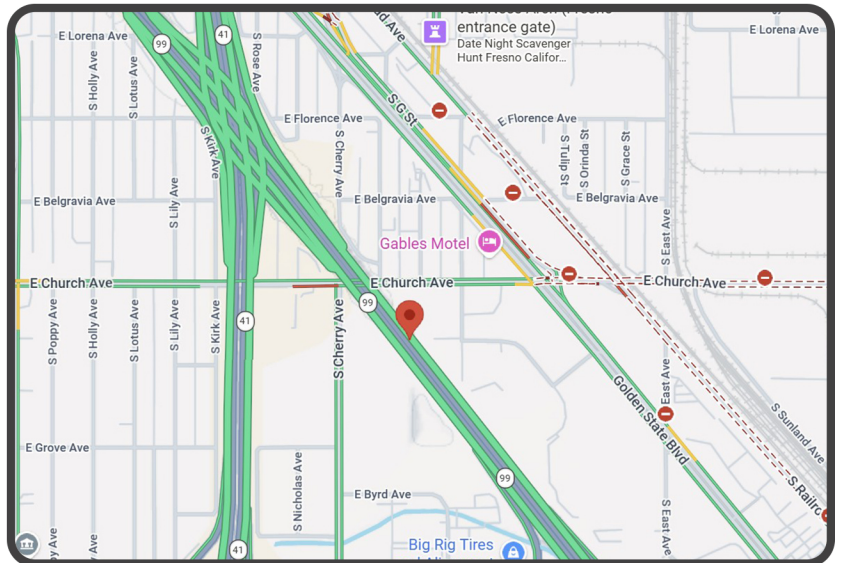

MEDIA COMPANY

UNIT#: FRE 144 NF

BB230 HWY 99 S/O HWY 41

DETAILS:

City (Market): **FRESNO**

Media Type: **STATIC**

Size: **12' X 40'**

Illuminated: **YES**

Lat: **36.7129395**

Long: **-119.7797988**

Daily Traffic Count: **89,117**

This north face unit is located on the stretch of Highway 99 just after the 41 Junction. It provides great visibility to all Central Valley commuters.