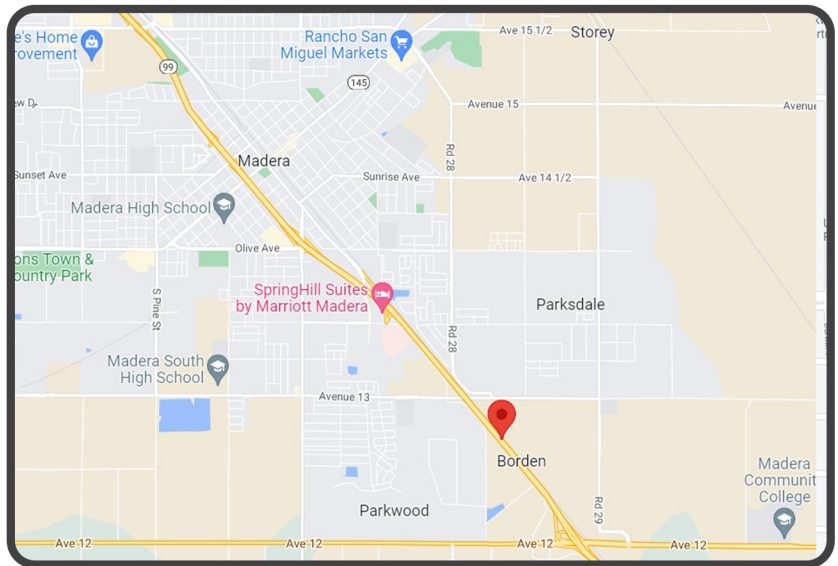

MEDIA COMPANY

UNIT # : SJ-093

WEST 11TH ST, S/L, @ I-5 INTERCHANGE, TRACY, CA

DETAILS:

City (Market): **TRACY**

Media Type: **STATIC BULLETIN**

Size: **15' X 25'**

Illuminated: **NOT AVAILABLE AT THIS TIME**

Lat: **37.7580092**

Long: **-121.3443695**

Daily Traffic Count: **44,882 CARS DAY**

West 11th Street is highly traveled artery that is the connection point for Tracy commuters & daily traffic to the entire Valley. If you want to target Tracy, this is pivotal place to address the entire Tracy market.