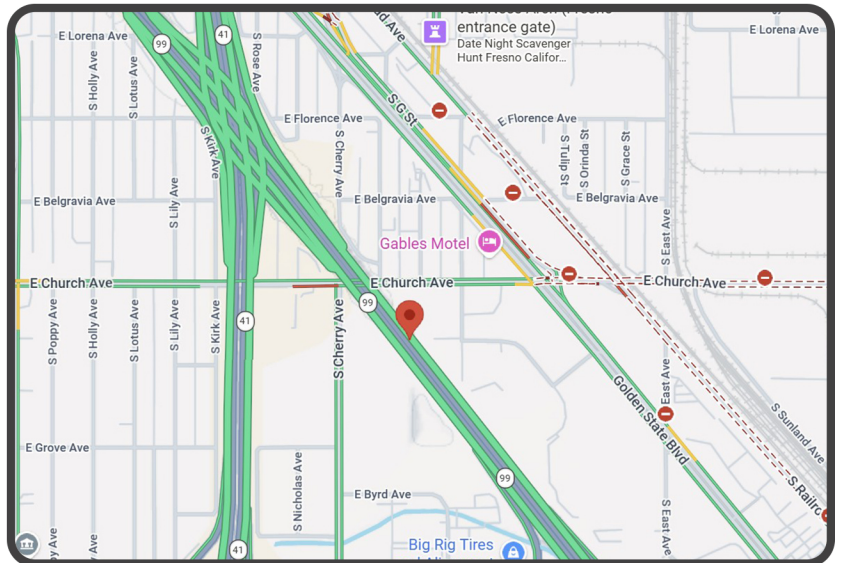

MEDIA COMPANY

UNIT#: FRE 144 SF

BB230 HWY 99 S/O HWY 41

**DETAILS:**

City (Market): **FRESNO**

Media Type: **STATIC**

Size: **12' X 40'**

Illuminated: **YES**

Lat: **36.7129395**

Long: **-119.7797988**

Daily Traffic Count: **89,117**

This South face unit is located on the stretch of Highway 99 just after the 41 Junction. It provides great visibility to all Central Valley commuters.